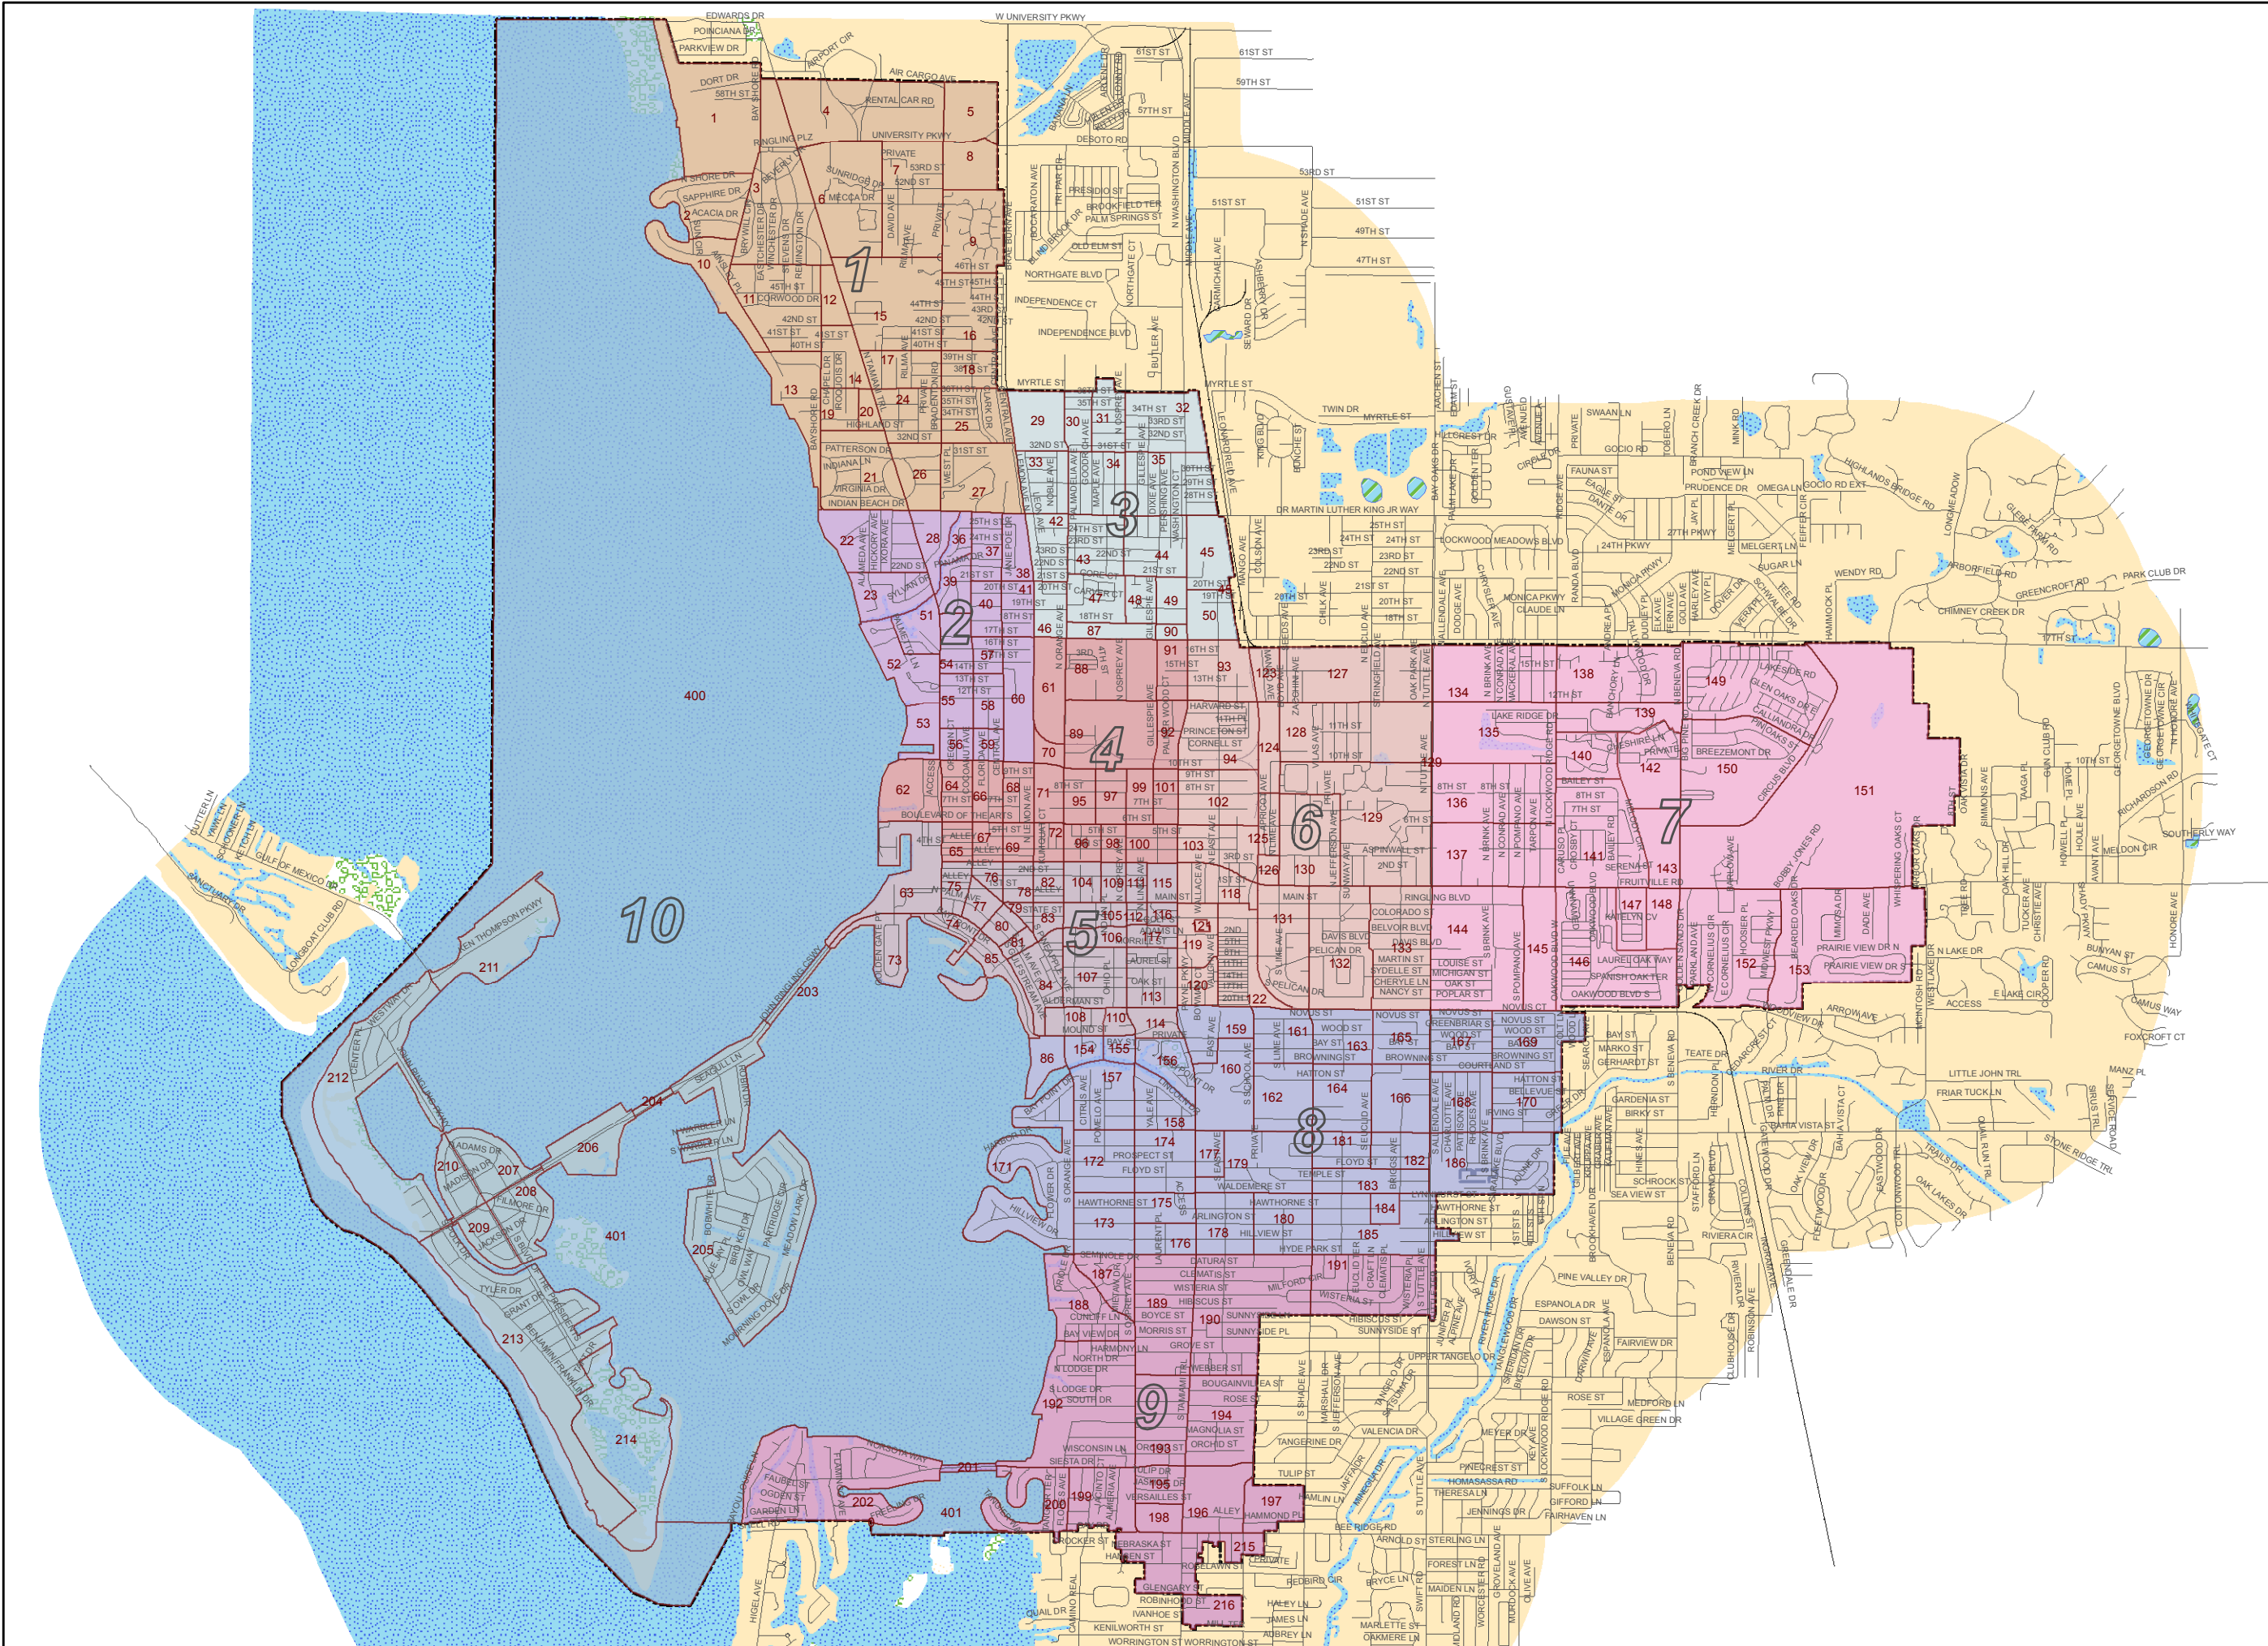

Sarasota Police Department Report Zones

Legend

- Report Zones
- Patrol Zones**
- 1
- 2
- 3
- 4
- 5
- 6
- 7
- 8
- 9
- 10
- Streets
- City Limit
- Railways

Geographic Information Systems
 1565 1st St. Room 209
 Sarasota FL, 34236

This map is for informational purposes only and not to be construed as a survey